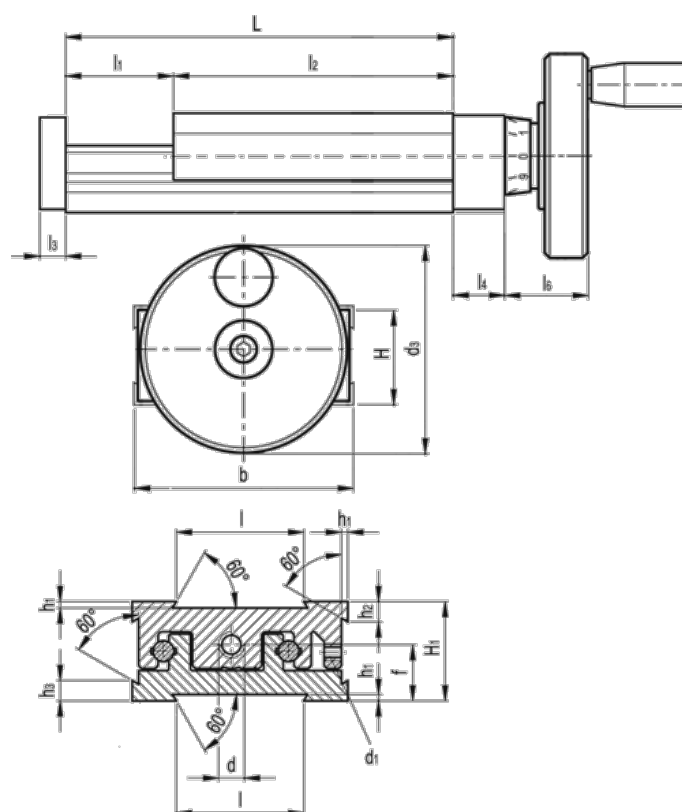

Data Sheet

Article number: 20772033

Description: Adjustable slide unit
GN 900-120-260-100-H-1

Measures

$b = 120$	$h2 = 13.8$
$d = M10 \times 1$	$h3 = 13.8$
$d1 = M5$	$l = 80$
$d3 = 100$	$L - l1 = 260 - 100$
$f = 26.3$	$l2 = 160$
$H = 45.0$	$l3 = 10$
$h1 = 2.0$	$l4 = 18$
$H1 = 46$	$l6 = 40$